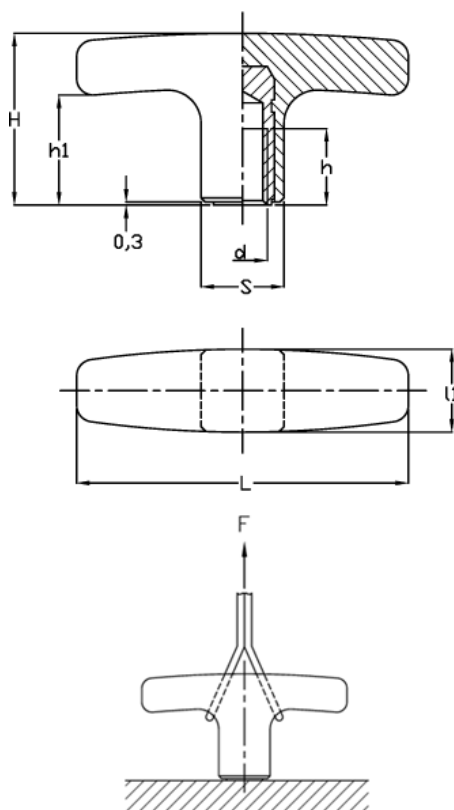

# Data Sheet

Article number: 2304032457  
Description: Handle 32457  
L.652/80 B-M10, Red

## Measures

d 6H = M10  
F (N) = 7000  
h = 25  
H = 41  
h1 = 26.0  
L = 80  
l1 = 20  
S = 20x20